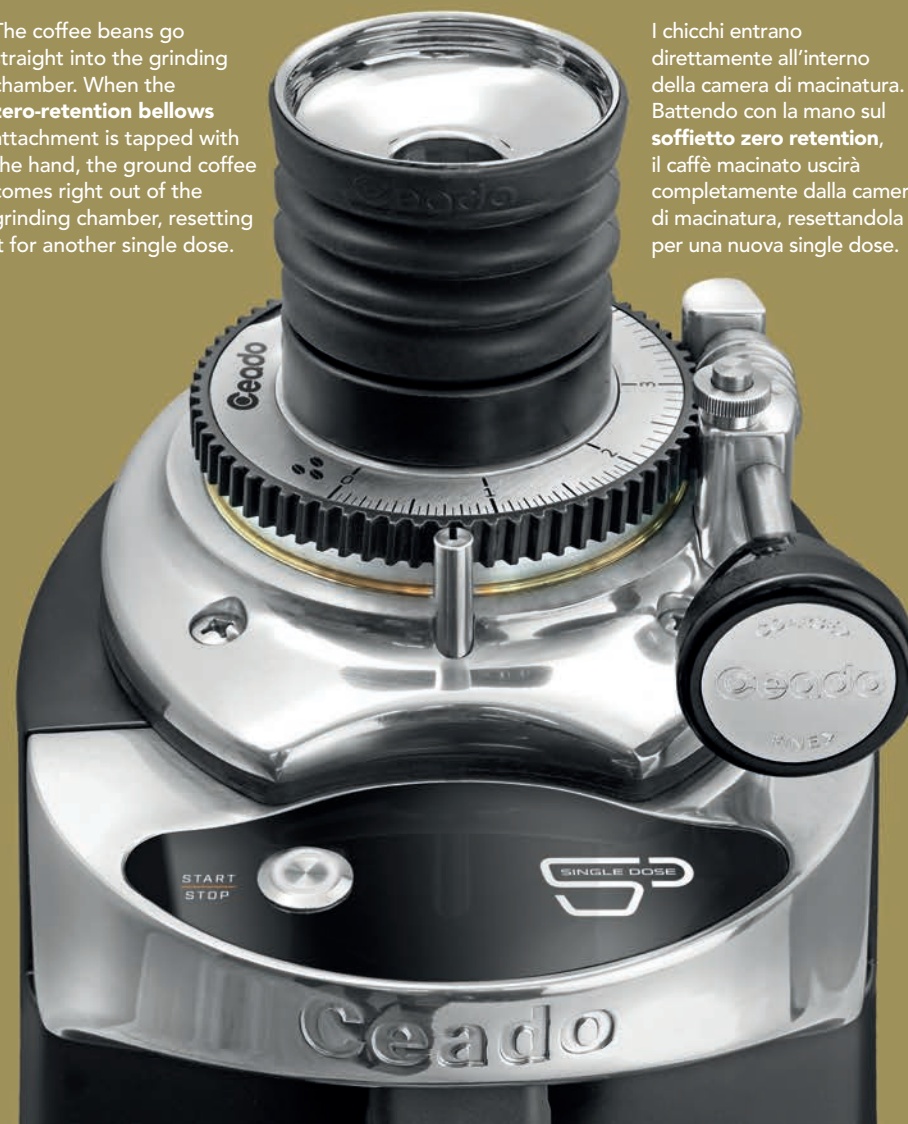

BORN FOR SINGLE DOSE

E37
SD

Ceado

Dedicated to those born for single dose, those seeking single origins, those keen to experiment with single brews: to all those with a distinctive approach to coffee.

Dedicato a chi è nato per il single dose, ai ricercatori di single origins, agli sperimentatori di single brews, a tutti coloro che vedono il caffè in modi differenti.

COFFEE FLAVOUR IN YOUR HANDS

The coffee beans go straight into the grinding chamber. When the **zero-retention bellows** attachment is tapped with the hand, the ground coffee comes right out of the grinding chamber, resetting it for another single dose.

FAST SINGLE BREW TRANSITION

The **Ceado Quick Set Gear** adjustment mechanism can be set rapidly with the touch of a button, shifting swiftly from grinding for espresso to filter coffee.

Un semplice tocco di un pulsante permette di settare rapidamente il meccanismo di regolazione **Ceado Quick Set Gear**, passando velocemente dalla macinatura per il caffè espresso al caffè filtro.

Quick Set Gear Unlock

Removable Cover

WDT coffee tools

REMOVABLE COVER

Releasing the cover offers easy access to the outlet opening to recover also the minimum portions of ground coffee, resetting the conditions for subsequent grinding.